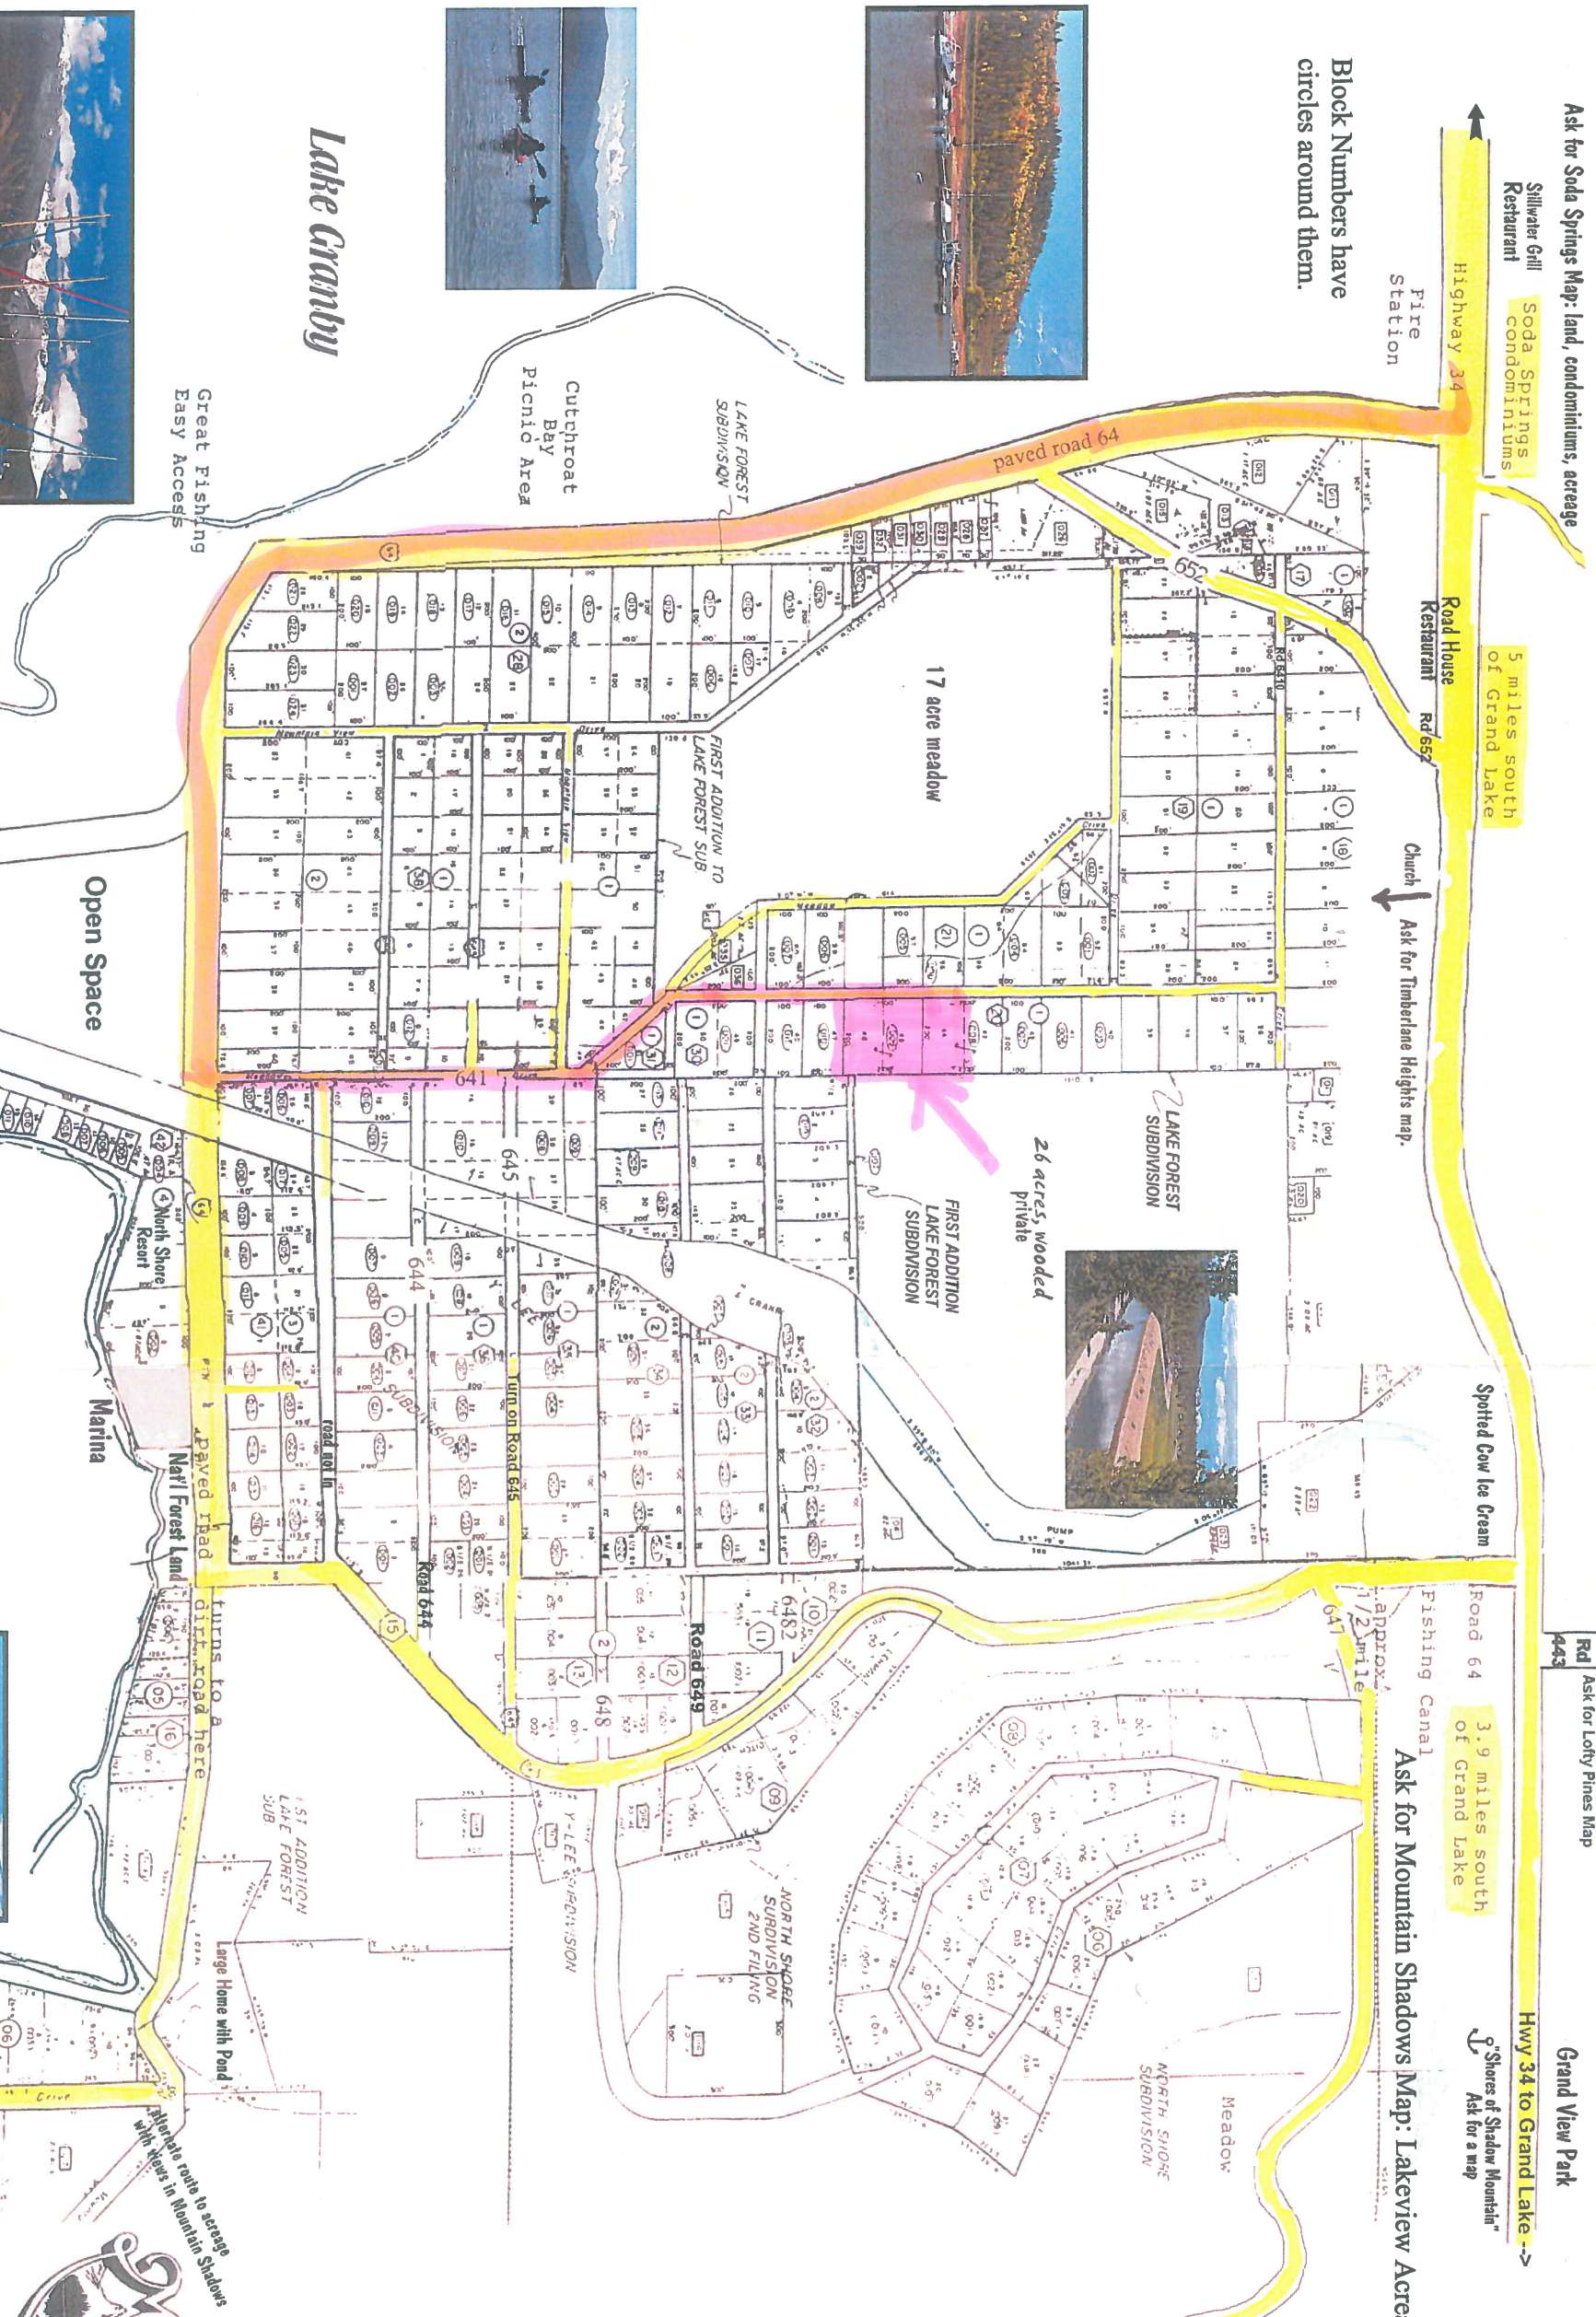

Ask for Soda Springs Map: land, condominiums, acreage

Siltwater Grill Restaurant  
Soda Springs Condominiums

5 miles south of Grand Lake

Highway 34  
Fire Station

Block Numbers have circles around them.

Road House Restaurant Rd. 657

Church Ask for Timberlane Heights map.

Spotted Cow Ice Cream

Road 64  
3.9 miles south of Grand Lake

Rd Ask for Lofly Pines Map

Grand View Park

Hwy 34 to Grand Lake ->

"Shores of Shadow Mountain" Ask for a map

Ask for Mountain Shadows Map: Lakeview Acreage

To Grand Lake, North 4 miles

BOAT CAMPING

Lake Forest Y-tee & North Shore

Cutthroat Bay Picnic Area

Great Fishing Easy Access

Lake Granby

Open Space