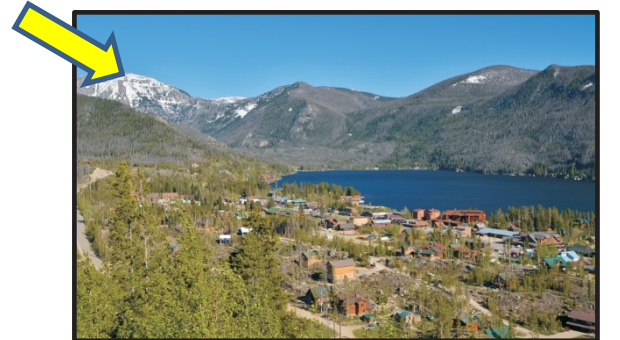

<-to Columbine Lake by Rocky Mountain National Park

Great Lakes bordering Rocky Mountain National Park. Wakeboarding, Jet Skiing, Waterskiing!

Entrance to Grand Lake Village

LAKE Grand Lake

Public Boat Dock at east end

Large Numbers on map relate to the following properties:

Numbered properties around Grand Lake:

- 0. \$3,500,000 Acreage w/stream bordering Park
- 1. \$785,000 Historical home at Lemmon Lodge, Newer cabin \$589,000
- 2. \$1,800,000 Mountain cabin with boathouse along North Shore!
- 2.5. \$1,200,000 Summer cabin with boathouse
- 3. \$3,975,000 Home on Grand Lake near Adams Tunnel
- 4. \$579,000 Little lake site with steep wooded area across Jerico Road
- 5. \$650,000 Small choice home site in a cove
- 6. \$4,395,000 Two homes together with lots of space for all kinds of boats!
- 7. \$6,195,000 Boathouse with living quarters.

Numbered properties on Shadow Mountain Lake:

- 10. \$429,000 & \$459,000 Lakefront condos at Shadow Mtn. Yacht Club
- 11. \$2,500,000 Impressive lakeside home at end of the road
- 11.5 \$2,100,000 Log Home
- 12. \$595,000 (each) Waterfront home sites. Community water and sewer
- 13. \$974,900 Lakeside home in Shadow Lake Villas
- 14. \$529,000 Shores- lakeside home site

Please ask us for detailed maps to all of these waterfront properties, to Columbine Lake and Sun Valley Lake, Lake Granby & to a variety of choice river locations.

Home sites by Grand Lake Lodge offer fabulous views. \$229,-250,000