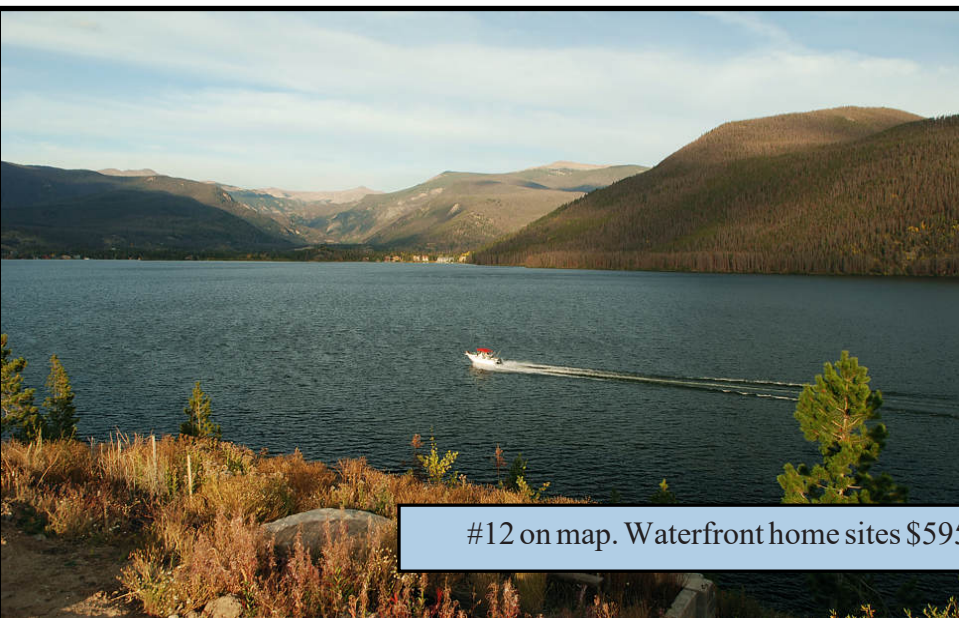

Please ask us for detailed maps to all of these waterfront properties, to Columbine Lake and Sun Valley Lake, Lake Granby & to a variety of choice river locations.

Home sites by Grand Lake Lodge offer fabulous views. \$229,-250,000

#10 on map: Shadow Mtn Lake condo with boat dock and garage! \$459,000

#10 on map: Ground level Shadow Mtn Yacht Club condo ! \$429,000

Rare opportunity to own dream acreage! 52 acres near the east end of Grand Lake Village \$3,500,000

#13 on map. Lakeside home in Shadow Lake Villas \$974,900

#12 on map. Waterfront home sites \$595,000 each. Community water. Landscaped

Grand Lake Lodge home sites offering fabulous lake views \$229,000-250,000