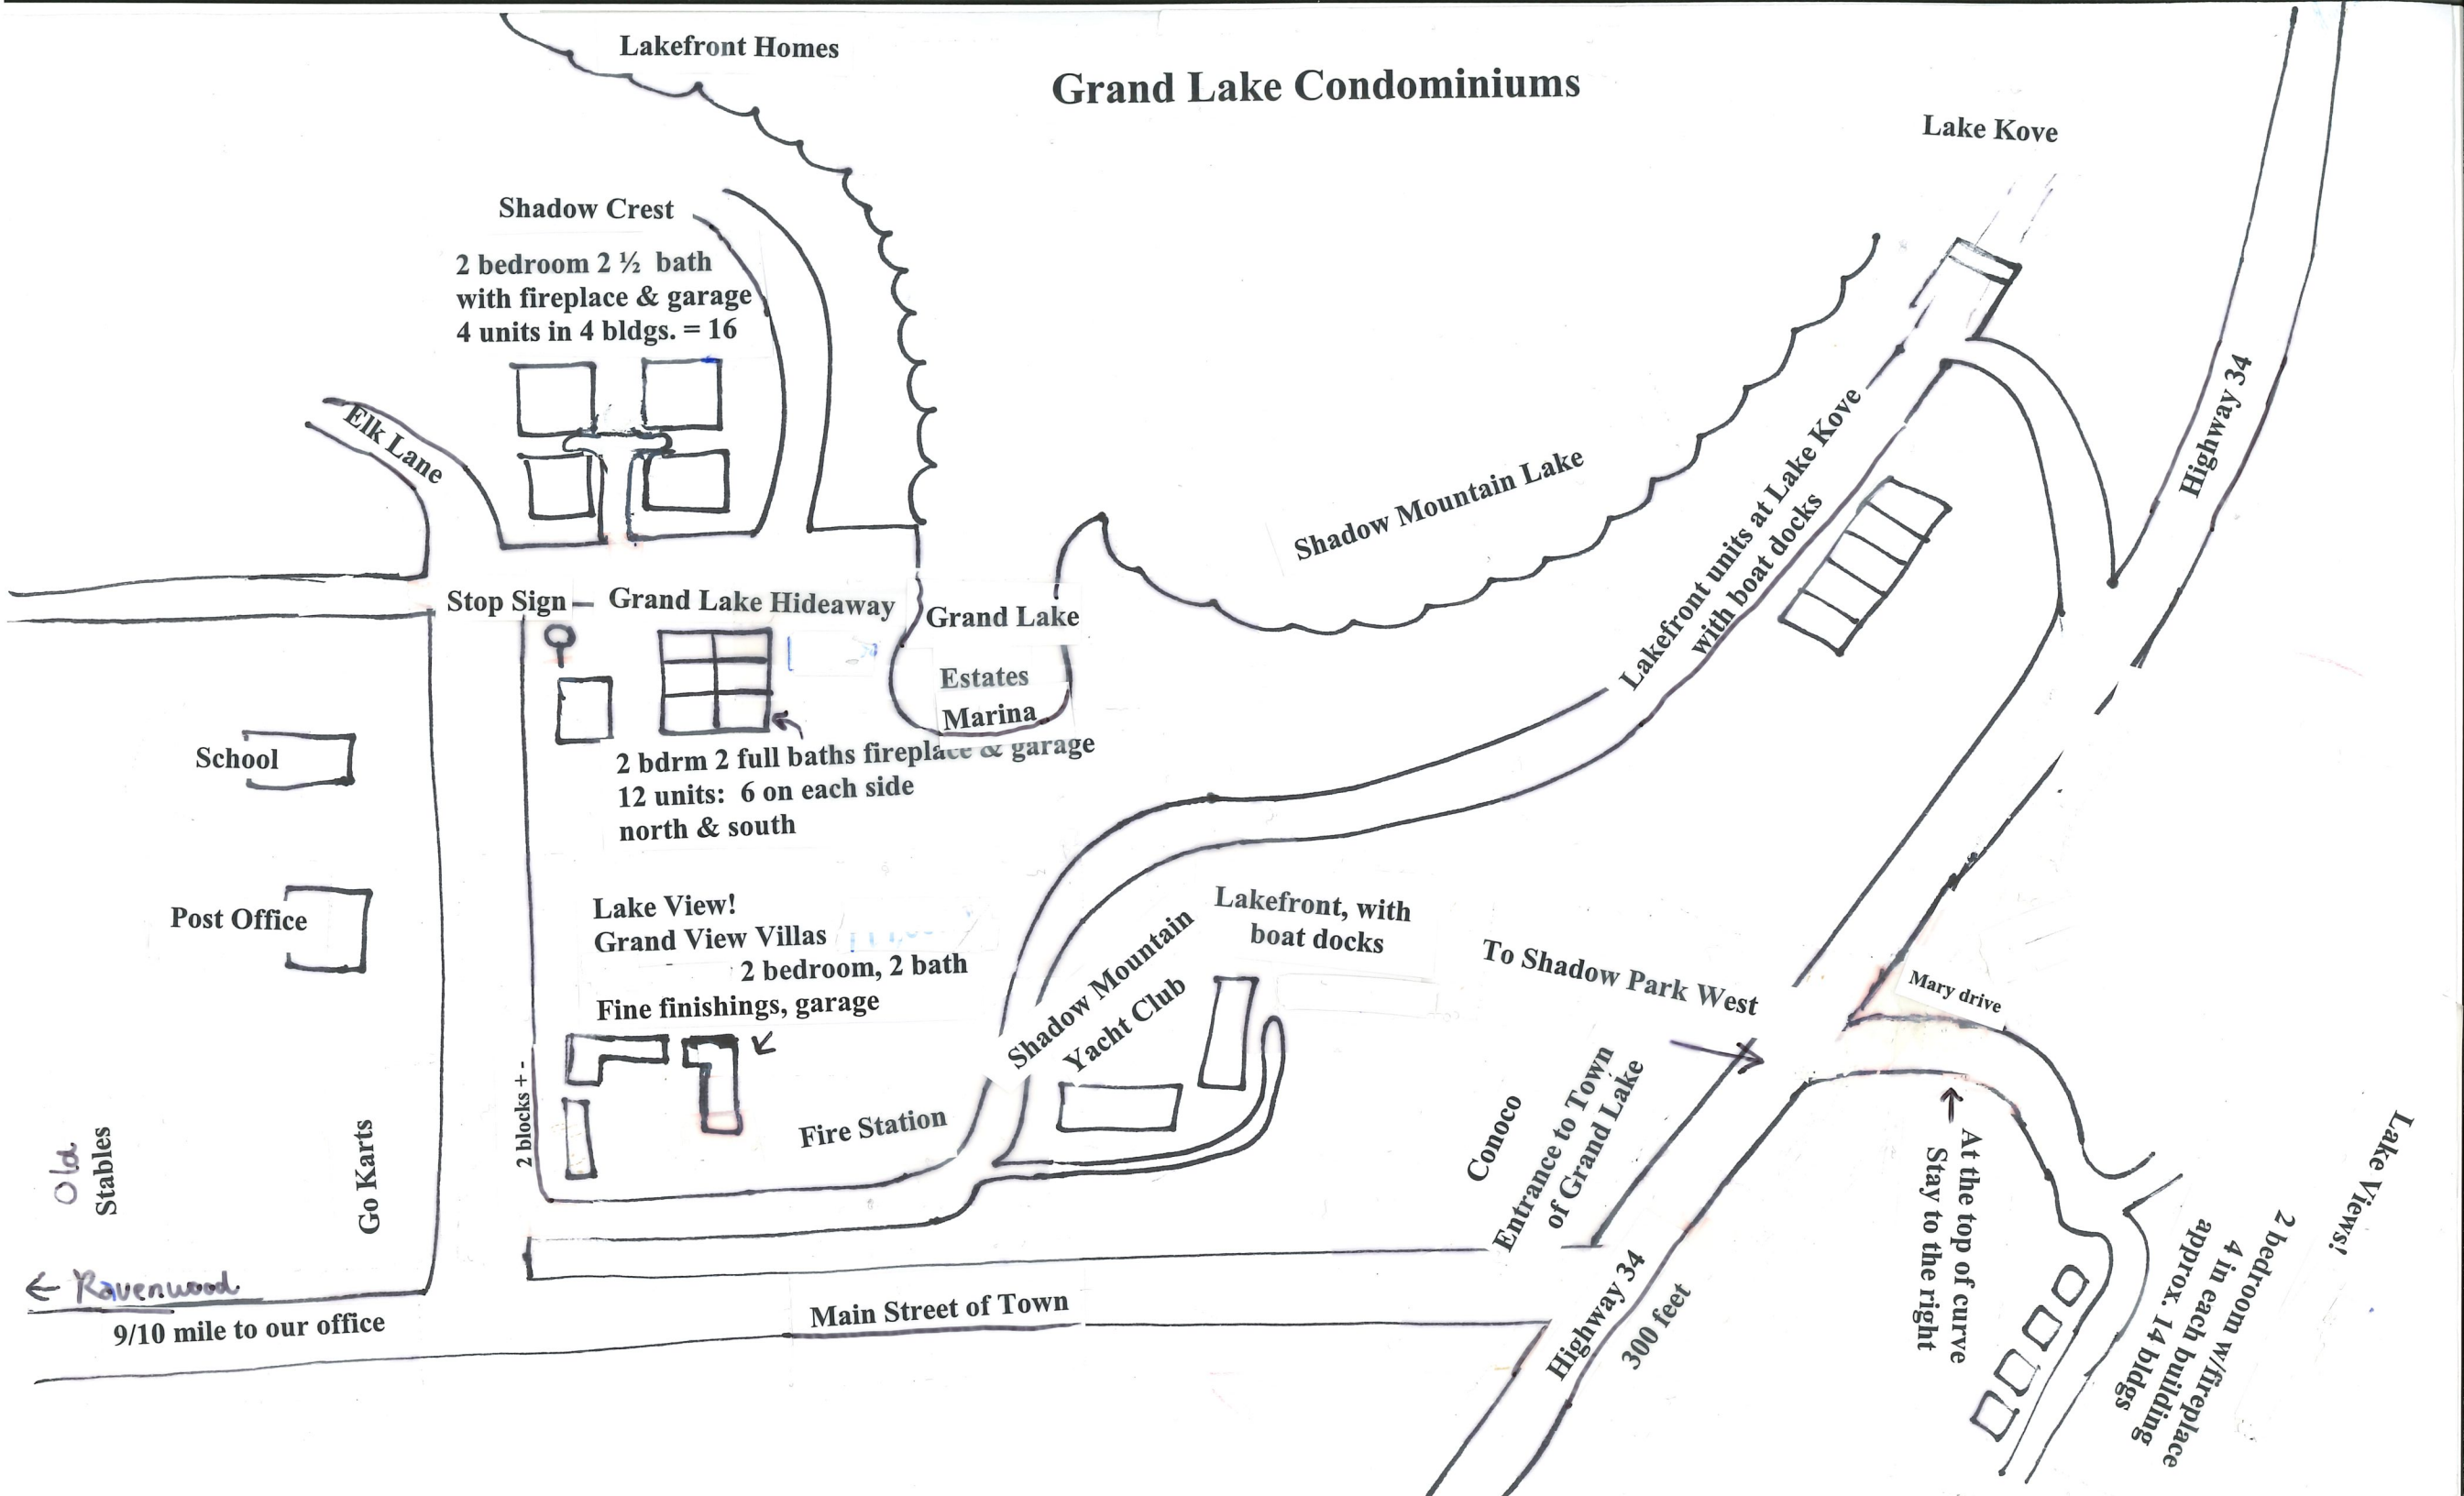

Grand Lake Condominiums

Lakefront Homes

Shadow Crest

2 bedroom 2 1/2 bath
with fireplace & garage
4 units in 4 bldgs. = 16

Elk Lane

Stop Sign - Grand Lake Hideaway

Grand Lake

Estates
Marina

2 bdrm 2 full baths fireplace & garage
12 units: 6 on each side
north & south

School

Post Office

Lake View!
Grand View Villas
2 bedroom, 2 bath
Fine finishings, garage

2 blocks +-

Fire Station

Shadow Mountain
Yacht Club

Lakefront, with
boat docks

To Shadow Park West

Mary drive

Conoco

Entrance to Town
of Grand Lake

Highway 34
300 feet

At the top of curve
Stay to the right

Lake Views!
2 bedroom w/fireplace
approx. 14 bldgs
4 in each building

Main Street of Town

9/10 mile to our office

Ravenwood

Old
Stables

Go Karts

Lake Kove

Highway 34

Shadow Mountain Lake